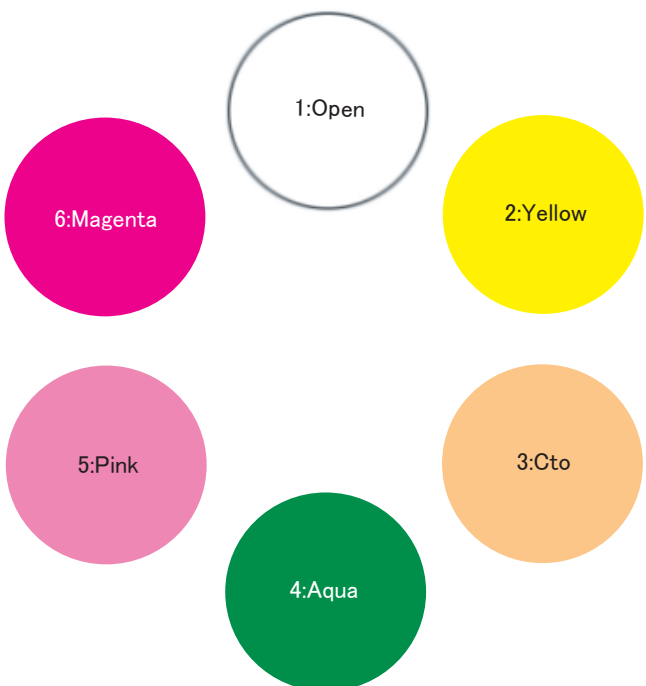

High End Studio Spot Zoom Standard Gobo & Color

Wheel 1

Wheel 2

Color 1

Color 2