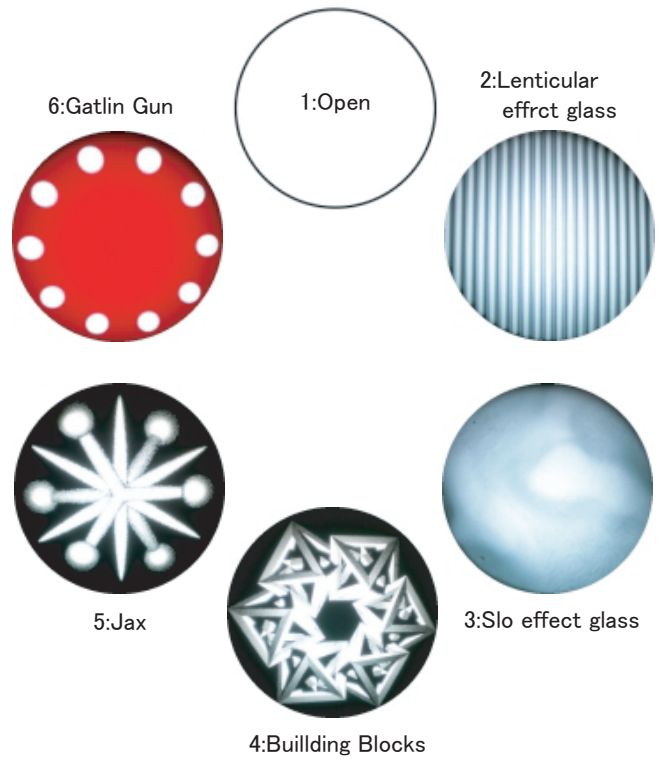

High End Studio Spot Zoom Standard Gobo & Color

Wheel 1

Wheel 2

Color 1

Color 2